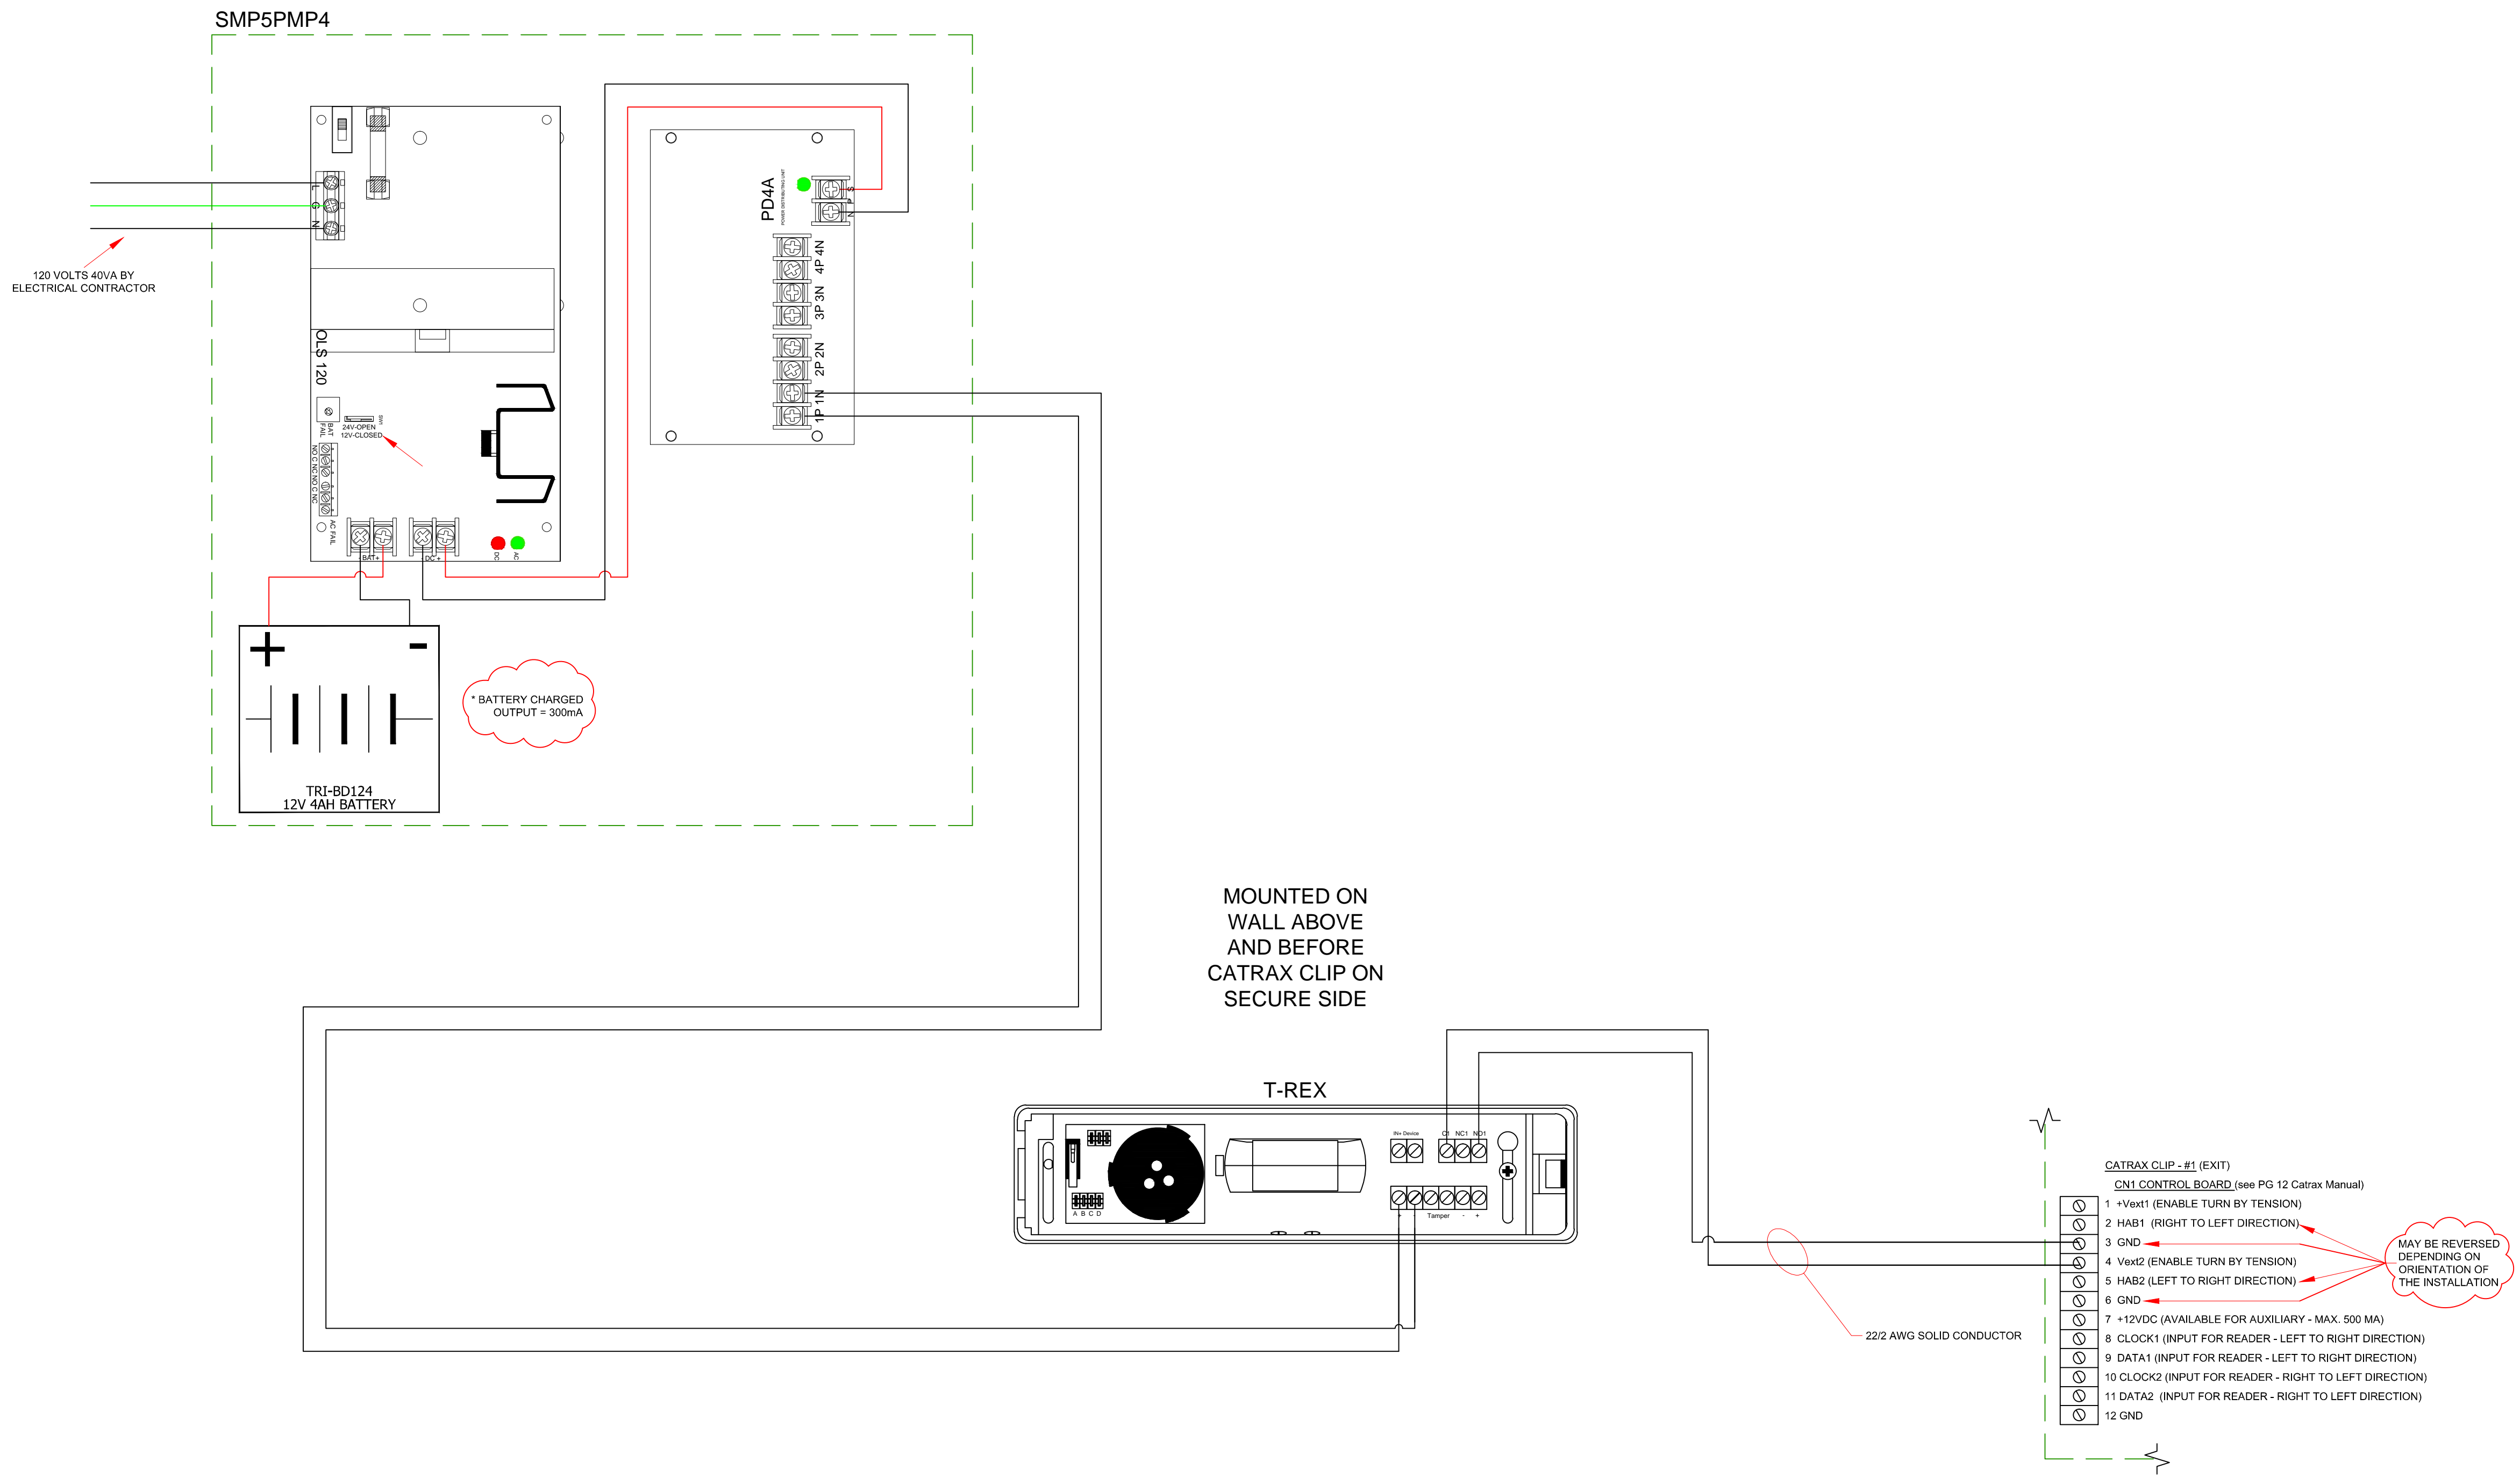

SCHEMATIC - EXIT

Seminole Gaming
 Hard Rock Rocksino Ohio
 Colin C. Hampton Jr.
 Hollywood, FL

DWG	033114
Seminole Gaming - Hard Rock Rocksino SCH	
DATE	03 / 31 / 14
SCALE =	< >

SHEET - 2 OF 2