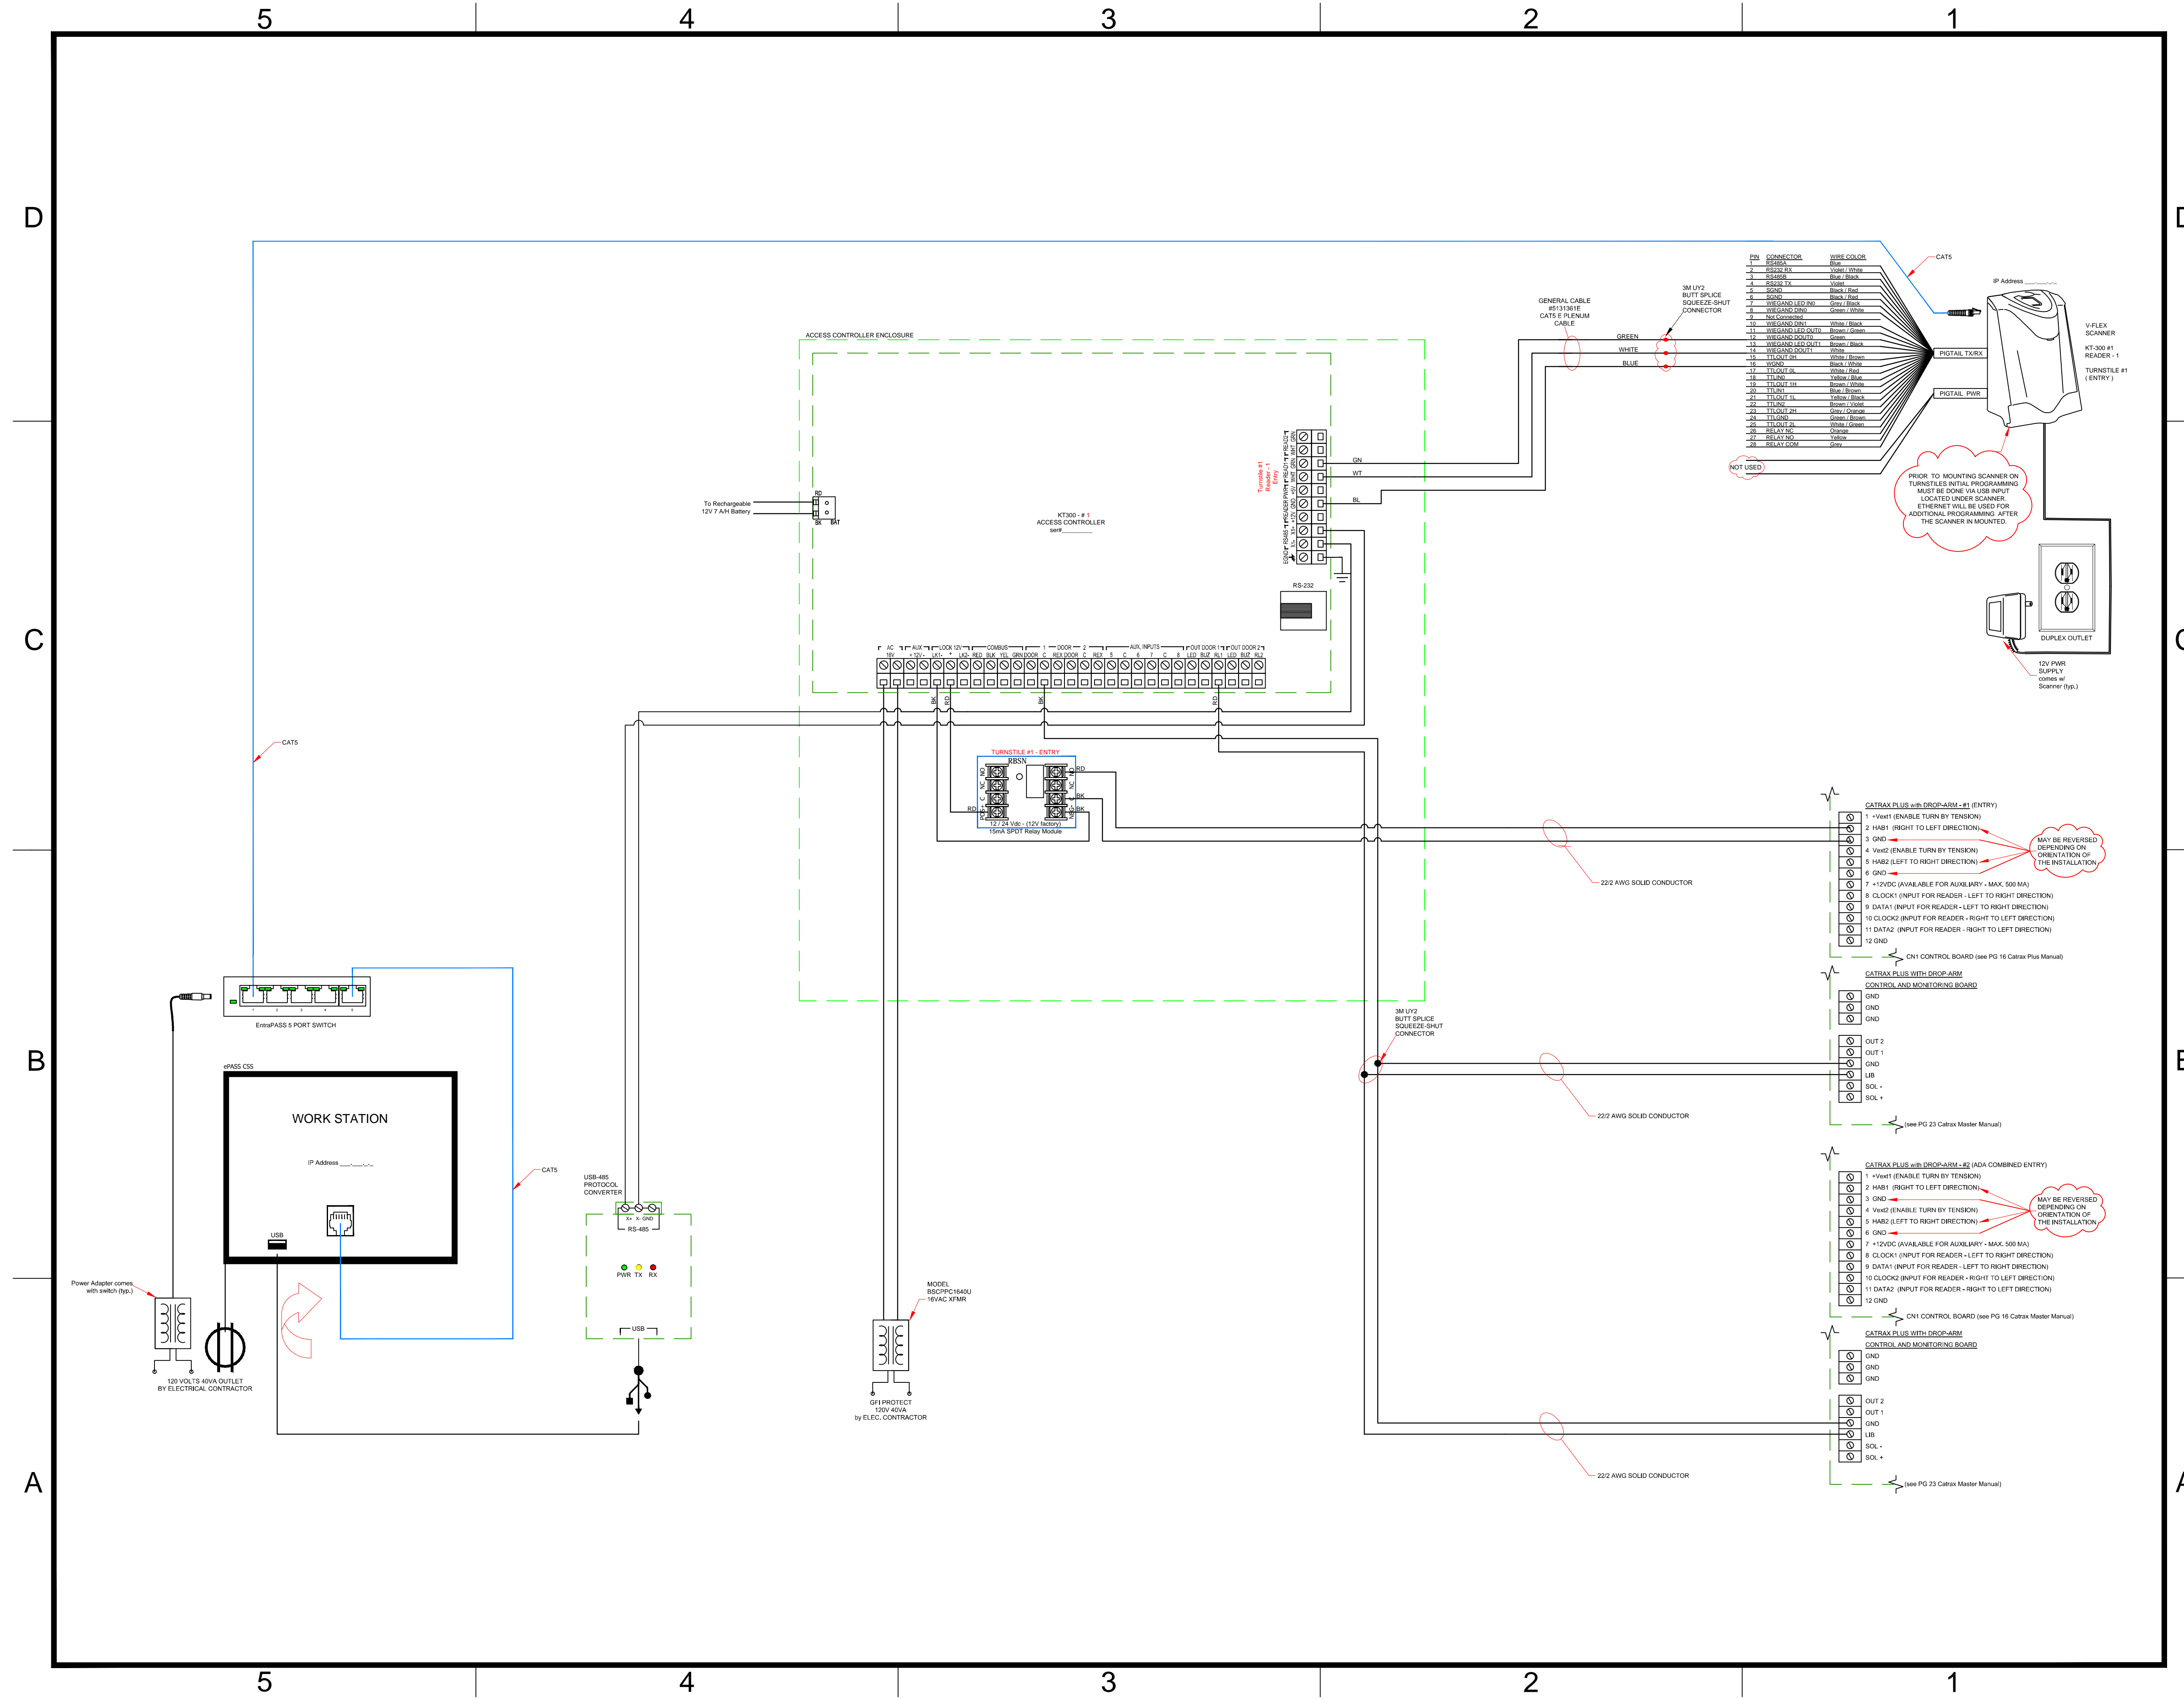

REVISIONS	BY
--/--/--	CJC

www.EntraPASS.com

a division of www.TURNSTILES.us
 8641 South Warhawk Rd. Confer, CO 80433
 Patrick McAllister Tel: 303-670-1099

SCHEMATIC - ENTRY	
Seminole Gaming Hard Rock Rocksino Ohio Colin C. Hampton Jr. Hollywood, FL	
DWG	033114 Seminole Gaming - Hard Rock Rocksino SCH
DATE	03 / 31 / 14
SCALE =	< >
SHEET - 1 OF 2	

5

4

3

2

1

D

C

B

SCHEMATIC - EXIT

Seminole Gaming
 Hard Rock Rocksino Ohio
 Colin C. Hampton Jr.
 Hollywood, FL

DWG	033114
Seminole Gaming - Hard Rock Rocksino SCH	
DATE	03 / 31 / 14
SCALE =	< >

SHEET - 2 OF 2