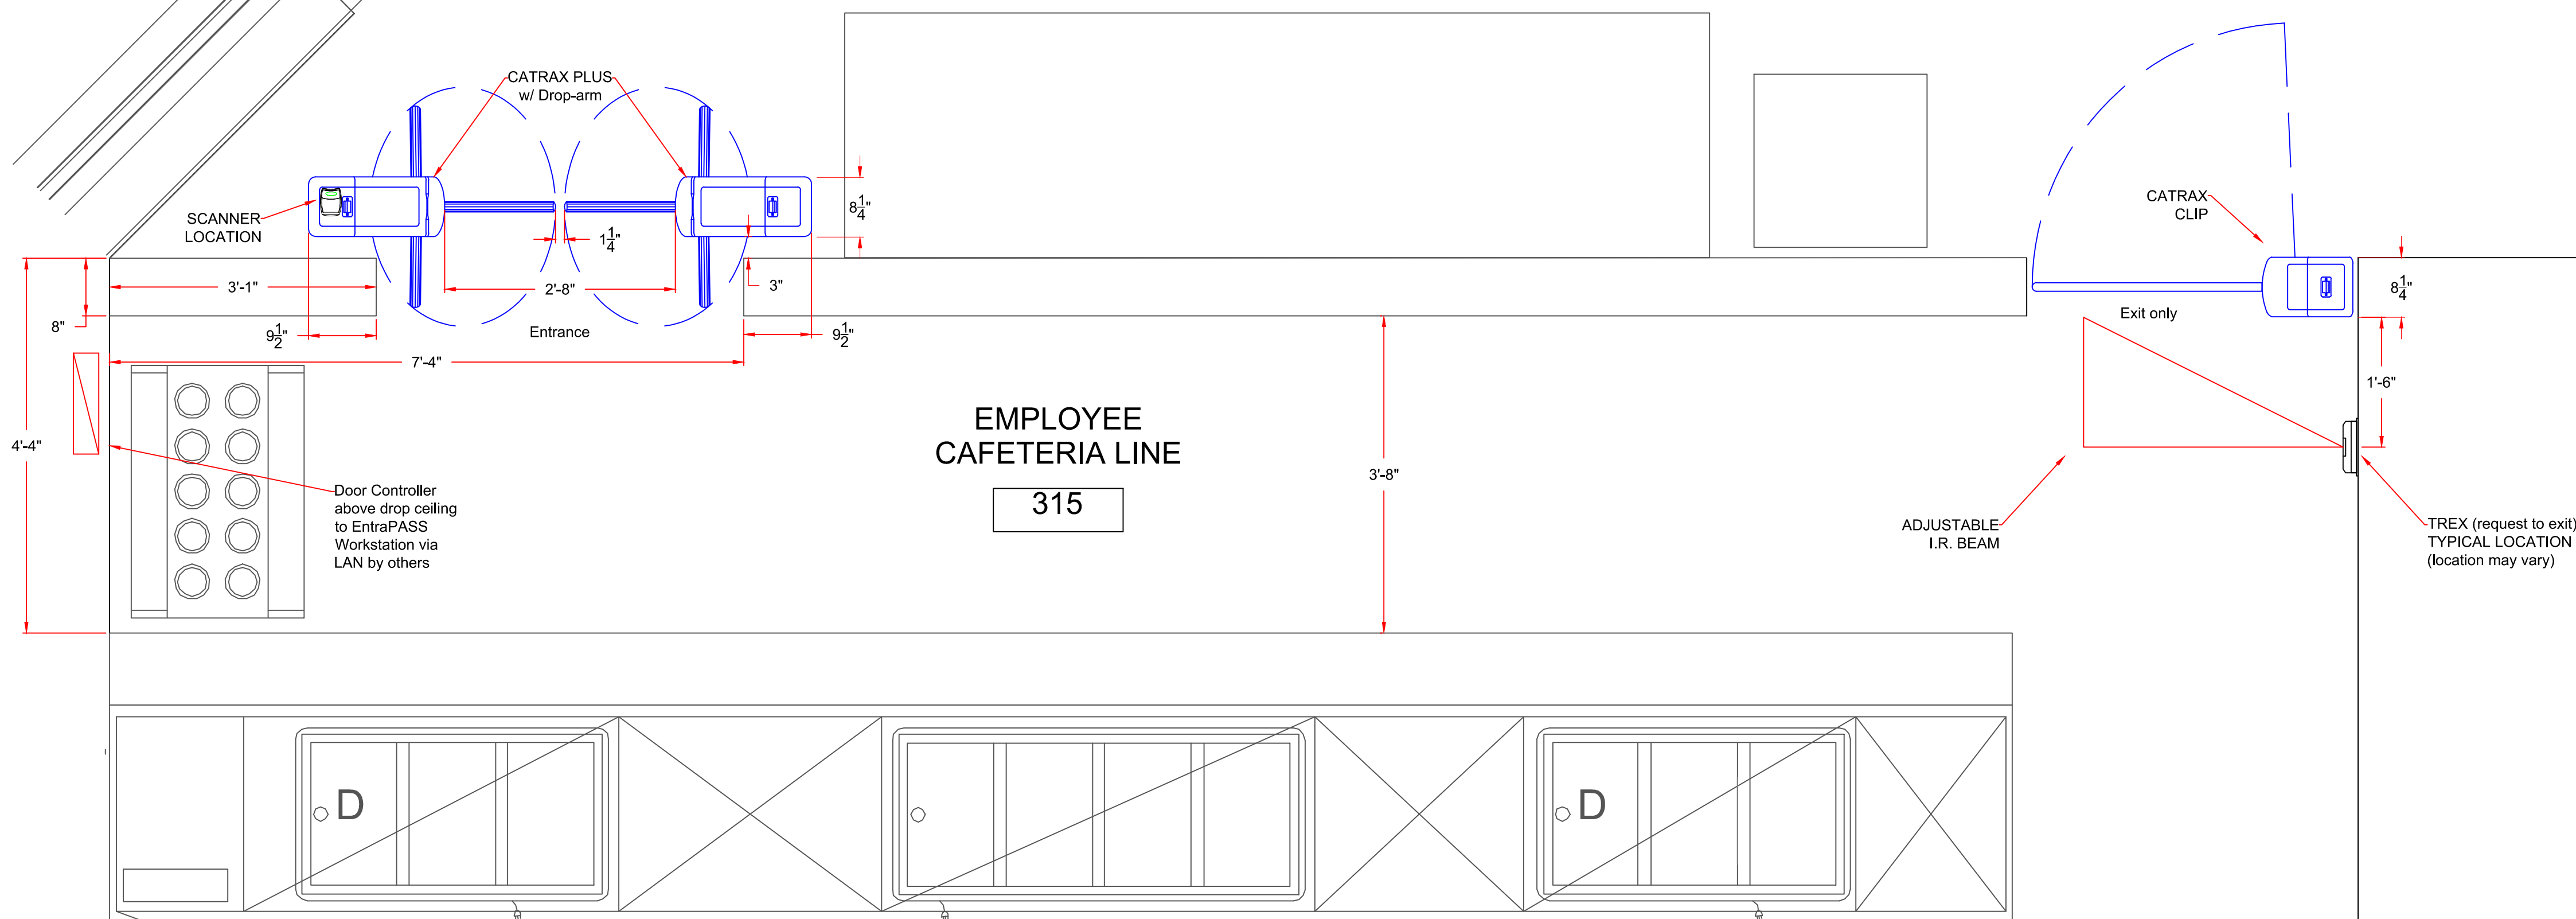

5

4

3

2

1

D

C

B

A

* DIMENSIOINS MAY VARY
IN ACTUAL INSTALLATION

AUTHORIZED SIGNATURE

DATE: ____/____/____

REVISIONS

BY

00/00/00

CJC

WWW.TURNSTILES.US

8641 South Warhawk Rd. Conifer, CO 80433

Patrick McAllister Tel: 303-670-1099

EQUIPMENT LOCATION DETAIL

Seminole Gaming
Hard Rock Rocksino Ohio
Colin C. Hampton Jr.
Hollywood, FL

DWG 030614
Seminole Gaming - Hard Rock Rocksino
ELD

DATE 03 / 06 / 14

SCALE = <>

SHEET - 1 OF 1

5

4

3

2

1