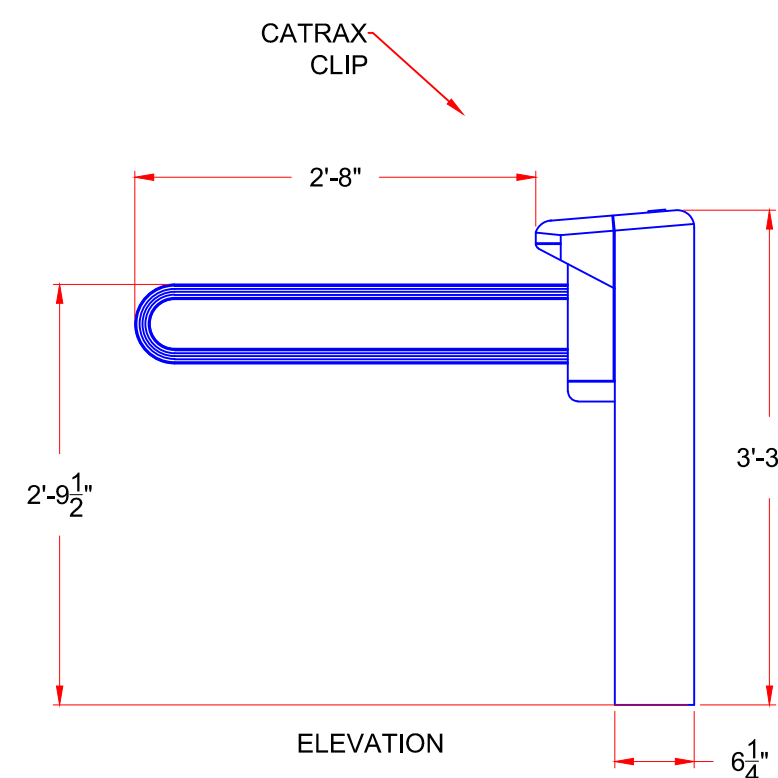

5

4

3

2

1

D

C

B

A

* DIMENSIOINS MAY VARY
IN ACTUAL INSTALLATION

AUTHORIZED SIGNATURE

DATE: ____/____/____

REVISIONS

BY

00/00/00

CJC

WWW.TURNSTILES.US

8641 South Warhawk Rd. Conifer, CO 80433

Patrick McAllister Tel: 303-670-1099

EQUIPMENT LOCATION DETAIL

Seminole Gaming
Hard Rock Rocksino Ohio
Colin C. Hampton Jr.
Hollywood, FL

DWG 030614
Seminole Gaming - Hard Rock Rocksino
ELD

DATE 03 / 06 / 14

SCALE = <>

SHEET - 1 OF 1

5

4

3

2

1