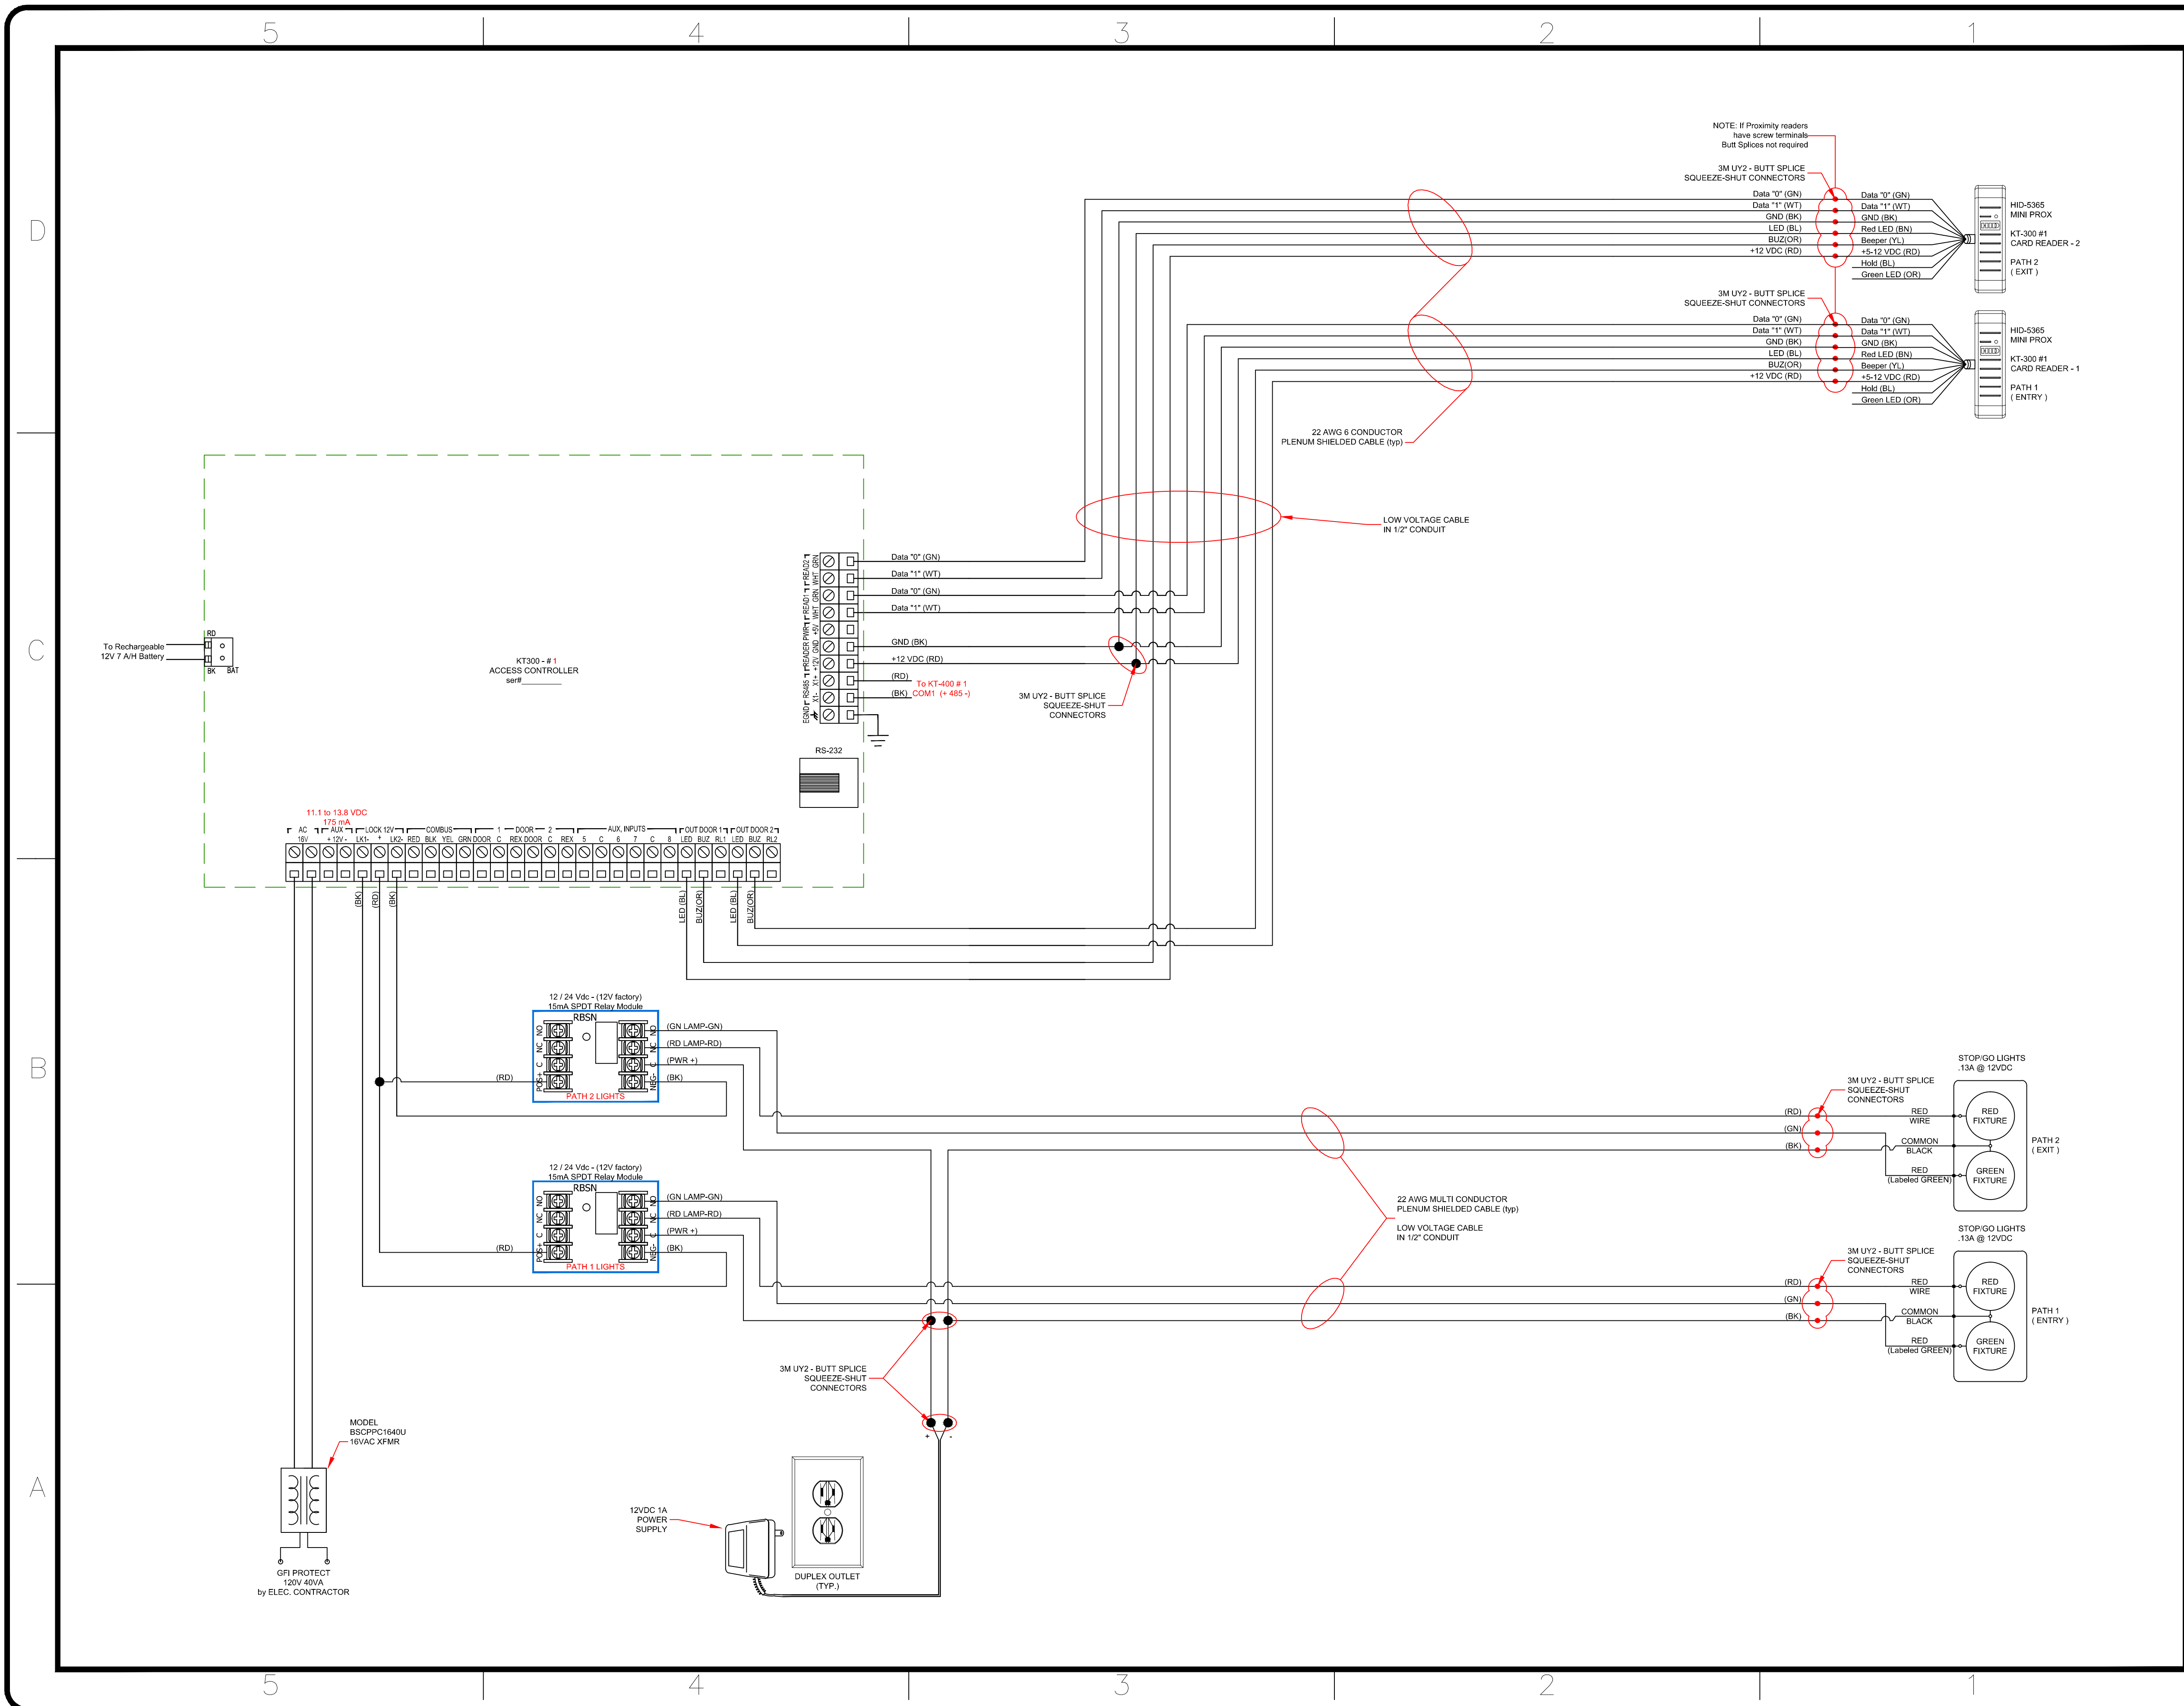

REVISIONS	BY
--/--/--	---

WWW.TURNSTILES.US
 8641 South Warhawk Rd. Conifer, CO 80433
 Patrick McAllister Tel: 303-670-1099

SCHEMATIC	
Burns & McDonnell 9400 Ward Parkway Kansas City, MO 64114	
DWG	051314 BURNS & McDONNELL SCH
DATE	05 / 13 / 14
SCALE =	< >
SHEET - 1 OF 2	

REVISIONS	BY
--/--/--	---

WWW.TURNSTILES.US
 8641 South Warhawk Rd. Conifer, CO 80433
 Patrick McAllister Tel: 303-670-1099

SCHEMATIC	
Burns & McDonnell 9400 Ward Parkway Kansas City, MO 64114	
DWG	051314 BURNS & McDONNELL SCH
DATE	05 / 13 / 14
SCALE =	< >
SHEET - 2 OF 2	