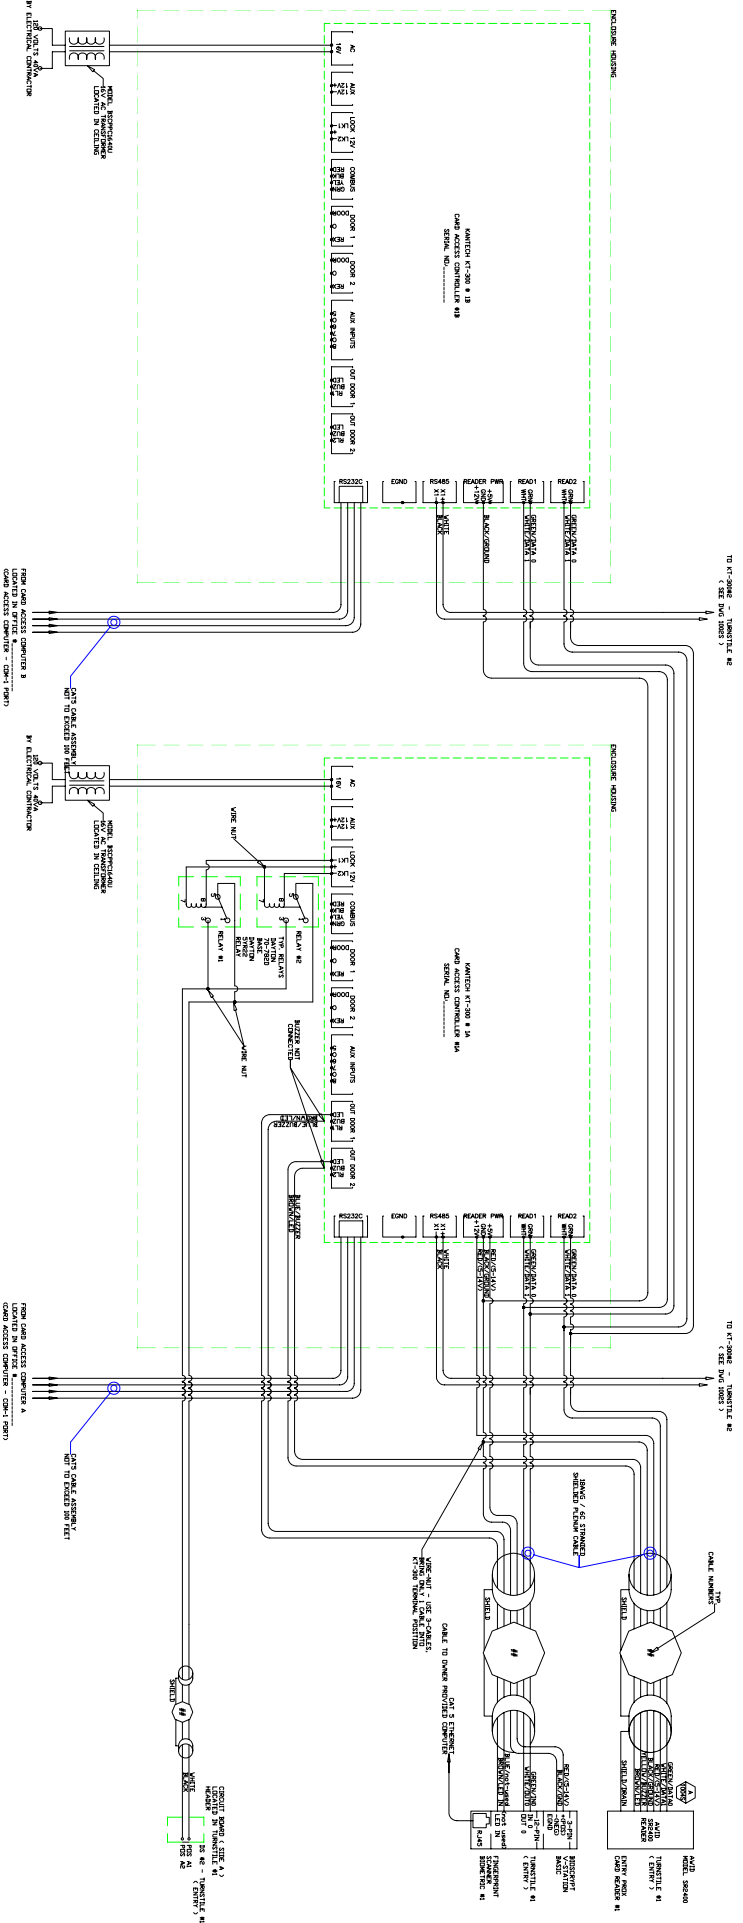

ZONE	REV	DESCRIPTION	DATE	APPROVED
1A	A	ISSUED FOR ESTIMATING		
1A	A	ISSUED FOR CONSTRUCTION		
1A	A	AS-BUILT		

www.TURNSTILES.us
 General Dynamics
 1161 Buckeye Road
 Lima, OH 45804
 1001S - SCHEMATIC - KT300 - 1A / 1B

Card Access
 General Dynamics
 1161 Buckeye Road
 Lima, OH 45804

1001S - SCHEMATIC - KT300 - 1A / 1B