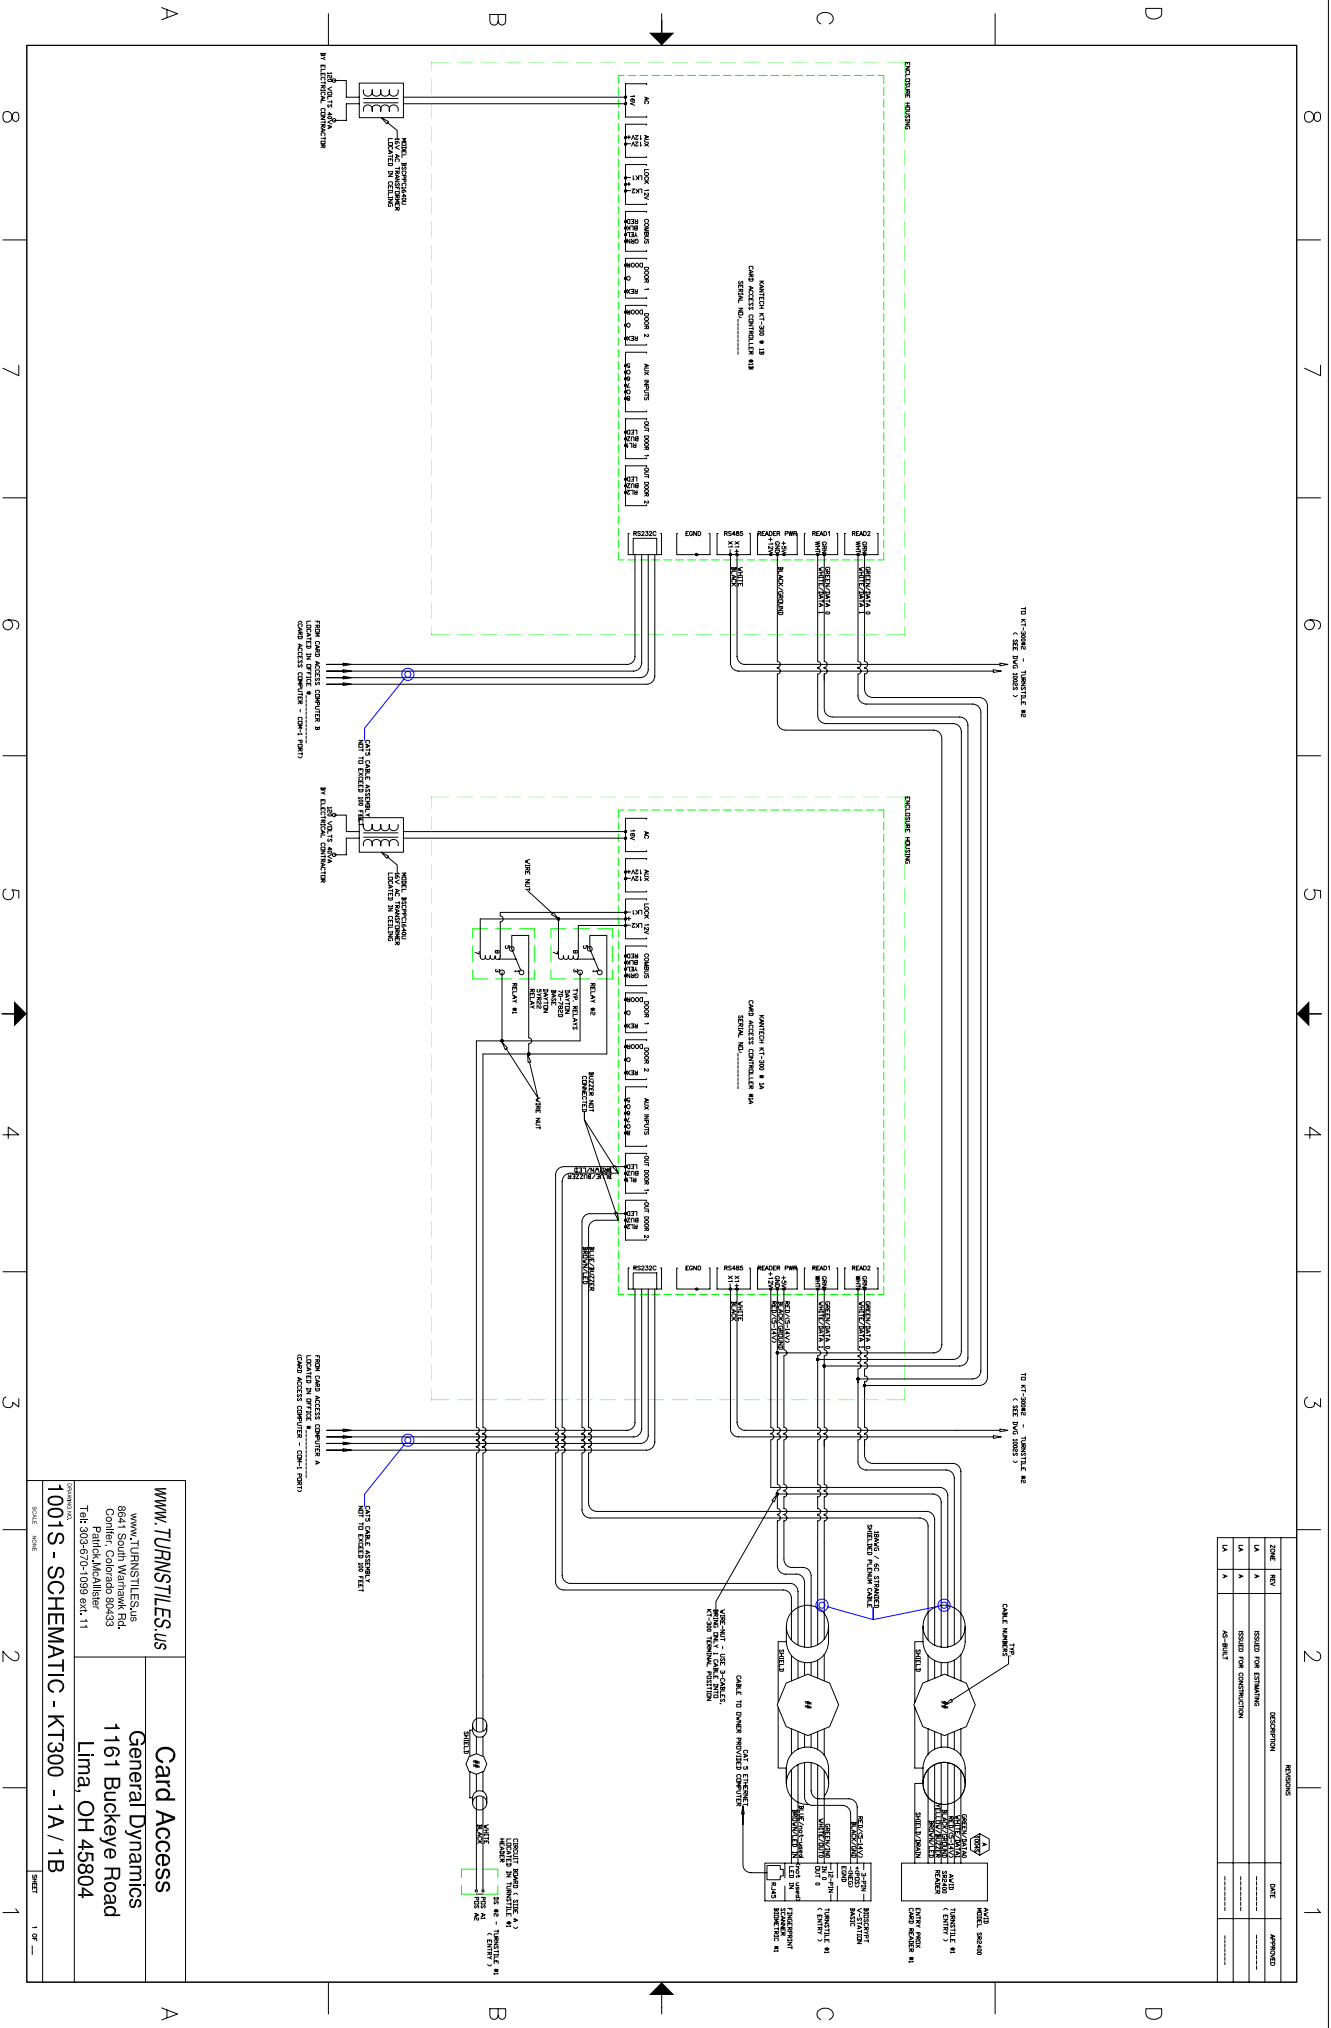

ZONE	REV	DESCRIPTION	DATE	APPROVED
1A	A	ISSUED FOR ESTIMATING		
1A	A	ISSUED FOR CONSTRUCTION		
1A	A	AS-BUILT		

www.TURNSTILES.us
 General Dynamics
 1161 Buckeye Road
 Lima, OH 45804
 1001S - SCHEMATIC - KT300 - 1A / 1B

Card Access
 General Dynamics
 1161 Buckeye Road
 Lima, OH 45804

1001S - SCHEMATIC - KT300 - 1A / 1B