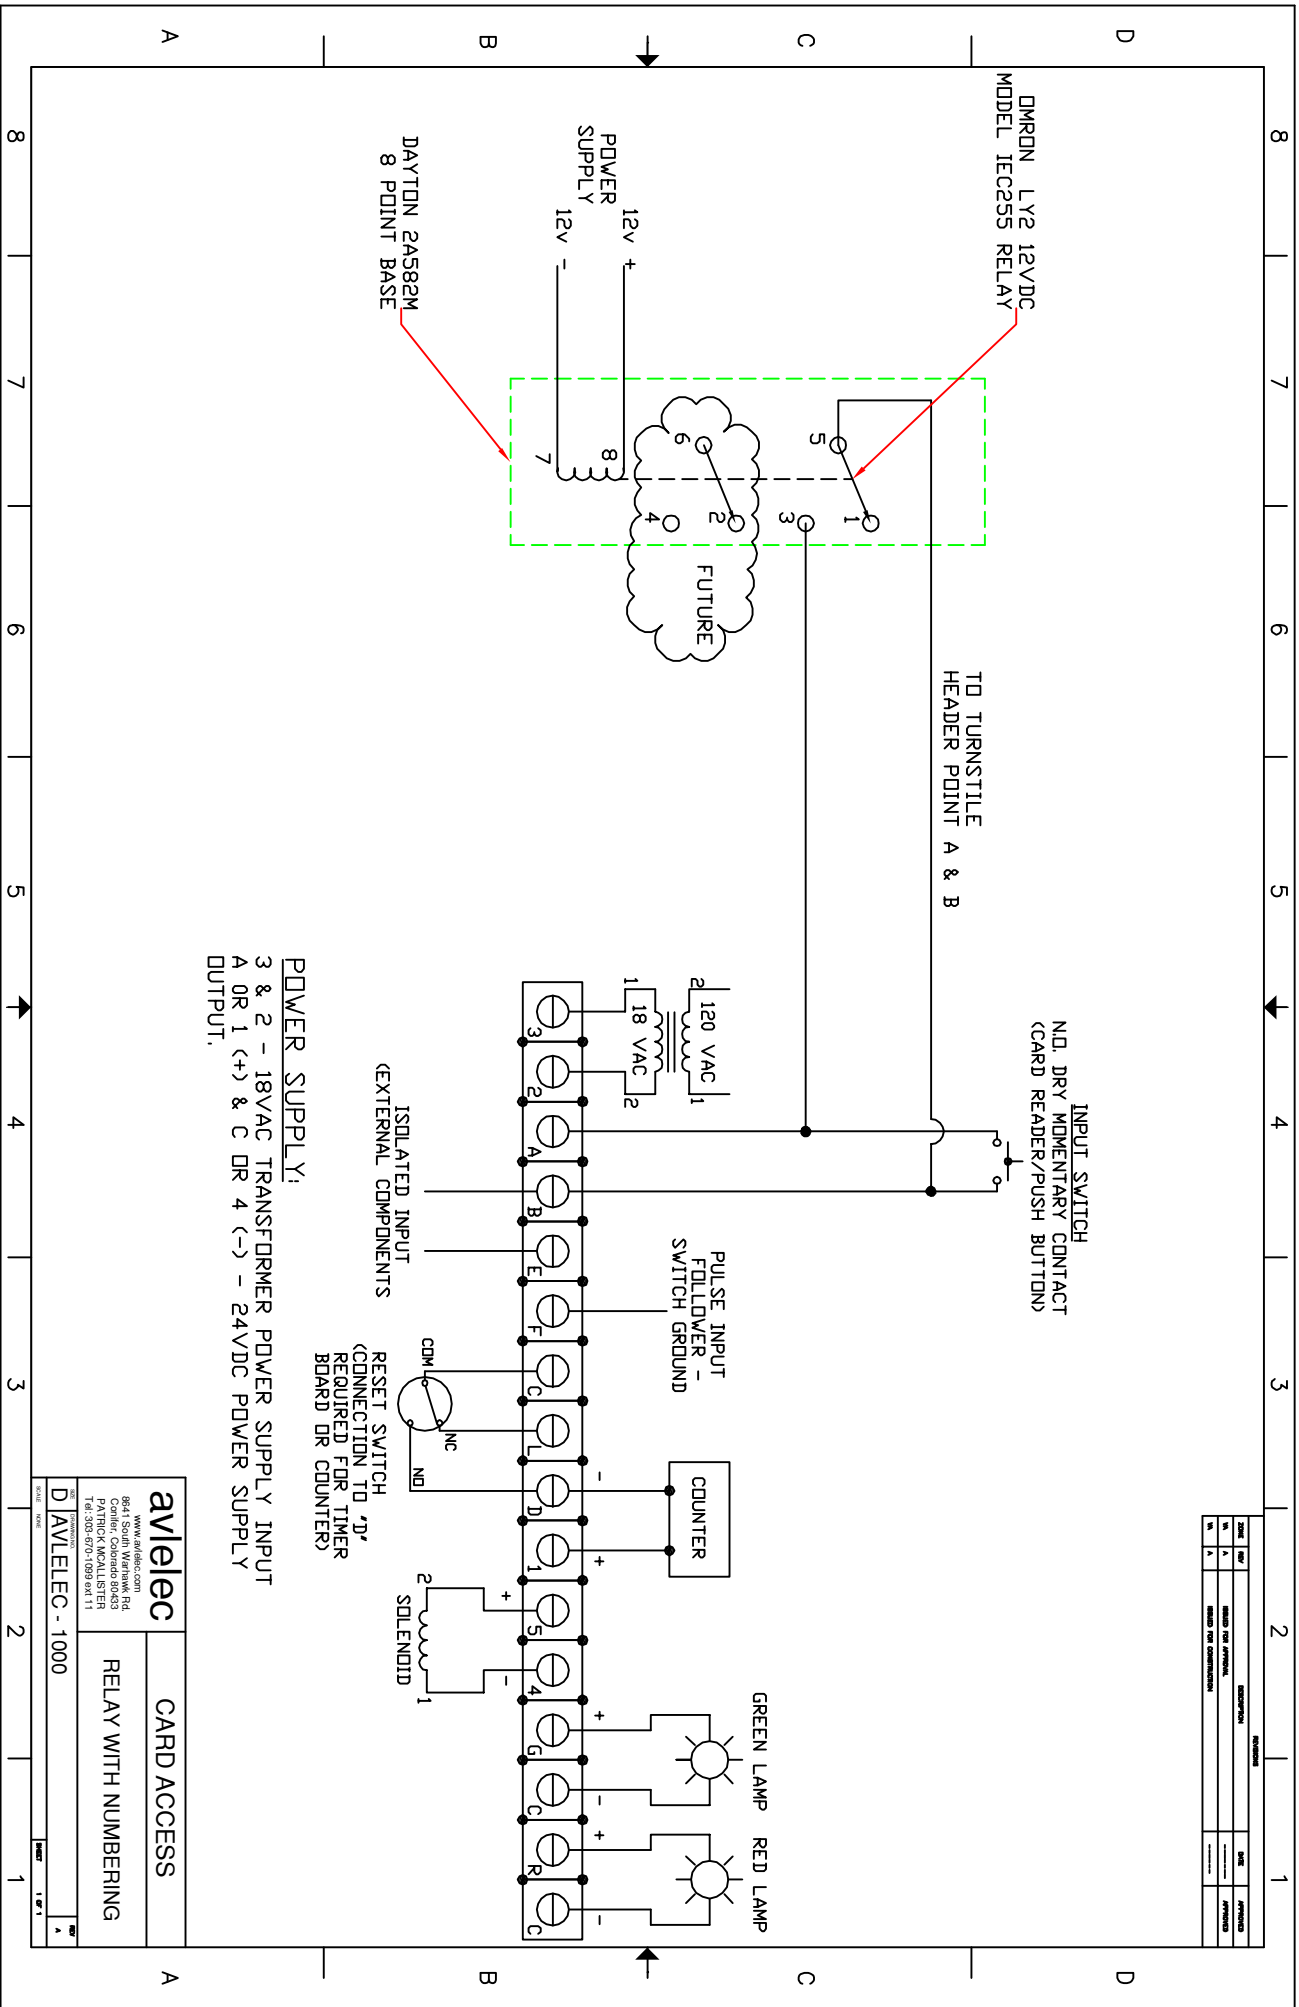

REV	DATE	DESCRIPTION	BY	APPROVED
1		ISSUED FOR ASSEMBLY		
2		ISSUED FOR ASSEMBLY		
3		ISSUED FOR ASSEMBLY		

avilelec
www.avilelec.com
8641 South Warrick Rd.
Centler, Colorado 80423
PATRICK MOLLISTER
480.238.0177, 1888.924.1111

CARD ACCESS
RELAY WITH NUMBERING

D/AVLELEC - 1000